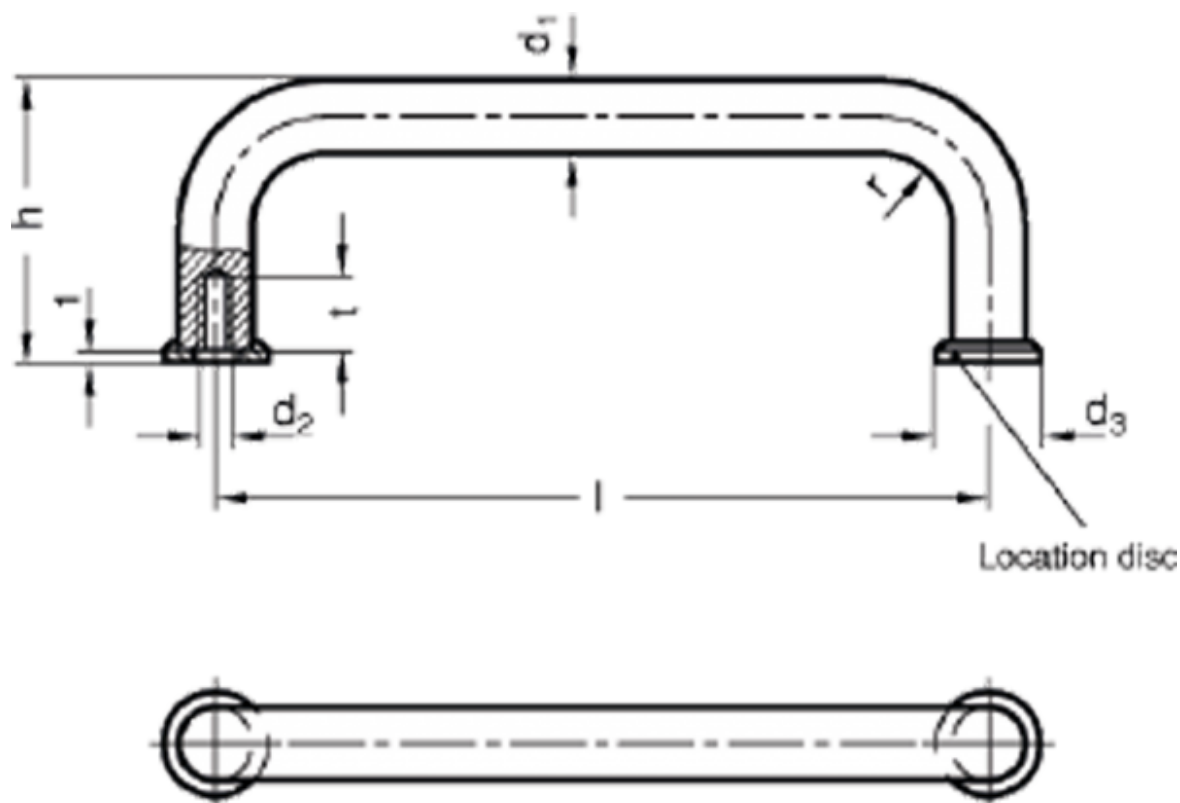

Data Sheet

Article number: 20425AL864EL

Description: E+G U-handle GN 425-AL-8-64-EL

Measures

$d_1 = 8$
 $d_2 = M4$
 $d_3 = 12$
 $h = 35$
 $l = 64$
 $r = 10$
 $t = 8$